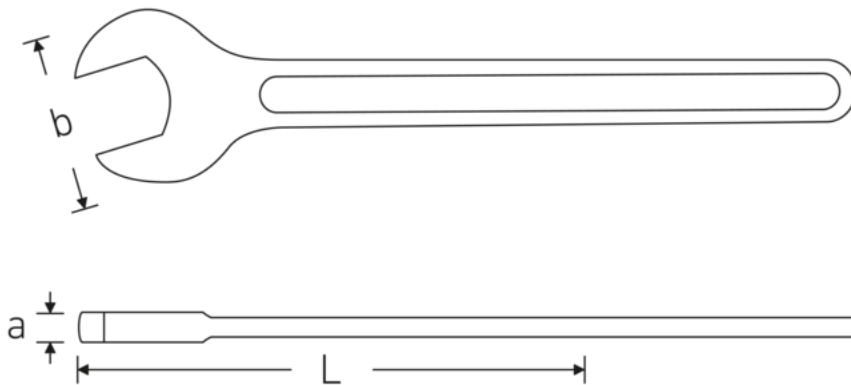

Open-ended spanners, imperial

4004

Product no. **40040460**
GTIN **4018754018369**
Model **4004 46**

Label. Open-ended spanner Size 46mm L.369mm

Properties.

- special steel, steel grey
- DIN 894 up to 85 mm

Technical drawing.

Technical attributes.

Size 1 [mm]	46 mm
Length mm (L)	369 mm
Width mm (b)	93 mm
a	14,8 mm
DIN	DIN 894
Alloy	Special steel
Surface	steel grey

Logistics data.

Product no.	40040460
GTIN	4018754018369
Weight (g)	770 g
Volume (packaged, dm3)	0.558 dm3
Packing standard	1
WEEE/ElektroG	nicht ear-pflichtig
Customs tariff no.	82041100

Country of origin AWR	GERMANY
Region of origin	Nordrhein-Westfalen
Depth mm (IFS)	375
Width mm (IFS)	93
Height mm (IFS)	16
Weight (gross, kg)	0,690
Weight PAP (kg)	0,000
Weight PVC (kg)	0,008
Length (packaged, mm)	375
Width (packaged, mm)	93
Height (packaging, mm)	16