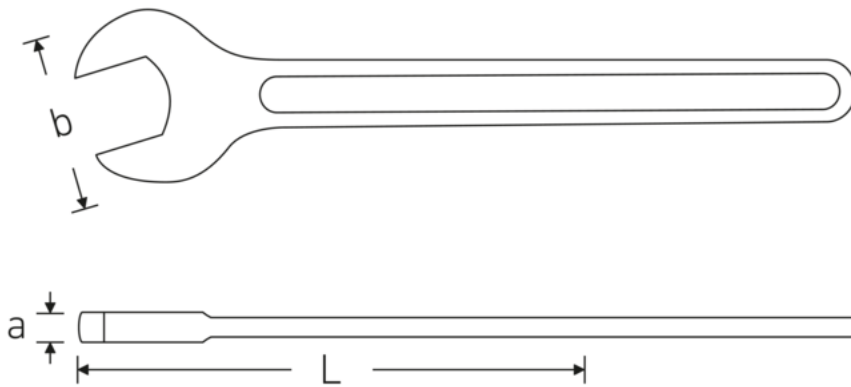

Open-ended spanners, imperial

4004

Product no. **40040300**
GTIN **4018754018321**
Model **4004 30**

Label. Open-ended spanner Size 30mm L.261mm

Properties.

- special steel, steel grey
- DIN 894 up to 85 mm

Technical drawing.

Technical attributes.

Size 1 [mm]	30 mm
Length mm (L)	261 mm
Width mm (b)	62 mm
a	10,8 mm
DIN	DIN 894
Alloy	Special steel
Surface	steel grey

Logistics data.

Product no.	40040300
GTIN	4018754018321
Weight (g)	275 g
Volume (packaged, dm3)	0.814 dm3
Packing standard	5
WEEE/ElektroG	nicht ear-pflichtig
Customs tariff no.	82041100

Country of origin AWR	GERMANY
Region of origin	Nordrhein-Westfalen
Depth mm (IFS)	258
Width mm (IFS)	65
Height mm (IFS)	11
Weight (gross, kg)	1,355
Weight PAP (kg)	0,000
Weight PVC (kg)	0,011
Length (packaged, mm)	275
Width (packaged, mm)	80
Height (packaging, mm)	37