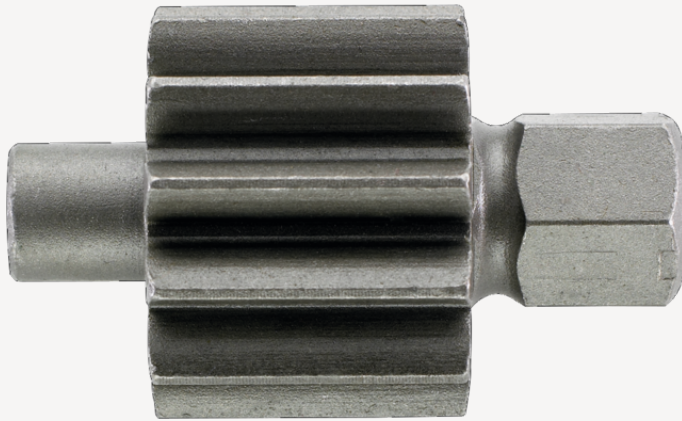

## Sun wheels with overload protection

### SR290-393

Product no. **59035000**  
 GTIN **4018754186877**  
 Model **SR300-5000**

#### Label.

Sun wheel with overload protection No. SR300-5000 for MP300-5000

### Technical attributes.

Model No. SR300-5000  
 for model MP300-5000