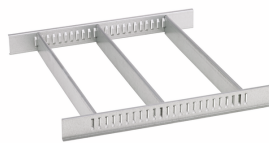

GTIN.

Accessories (for).

83812070
Empty tray for small
components

81484001
Drawer divider

81484002
Drawer divider