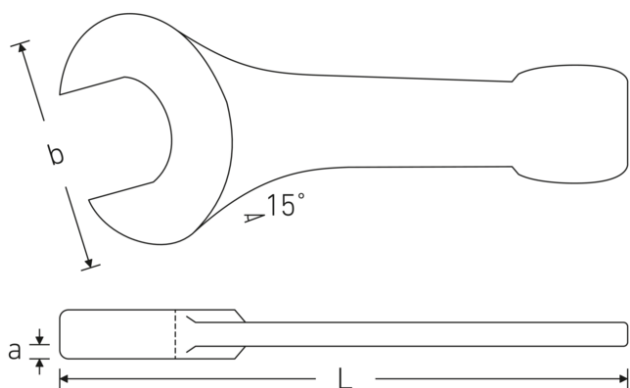

## Open-ended striking spanners

**4204**

Product no. **42040036**  
GTIN **4018754023684**  
Model **4204 36**

**Label.** Open-ended striking spanner Size 36mm L.215mm

**Properties.**

- special steel, steel grey
- DIN 133

### Technical drawing.

### Technical attributes.

Size 1 [mm]	36 mm
Length mm (L)	215 mm
Width mm (b)	76 mm
a	17,5 mm
DIN	DIN 133
Alloy	Special steel
Surface	steel grey

### Logistics data.

Product no.	42040036
GTIN	4018754023684
Weight (g)	698 g
Volume (packaged, dm3)	0.303525 dm3
Packing standard	1
WEEE/ElektroG	nicht ear-pflichtig
Customs tariff no.	82041100

<b>Country of origin AWR</b>	GERMANY
<b>Region of origin</b>	Nordrhein-Westfalen
<b>Depth mm (IFS)</b>	213
<b>Width mm (IFS)</b>	75
<b>Height mm (IFS)</b>	19
<b>Weight (gross, kg)</b>	0,698
<b>Weight PAP (kg)</b>	0,000
<b>Weight PVC (kg)</b>	0,000
<b>Length (packaged, mm)</b>	213
<b>Width (packaged, mm)</b>	75
<b>Height (packaging, mm)</b>	19