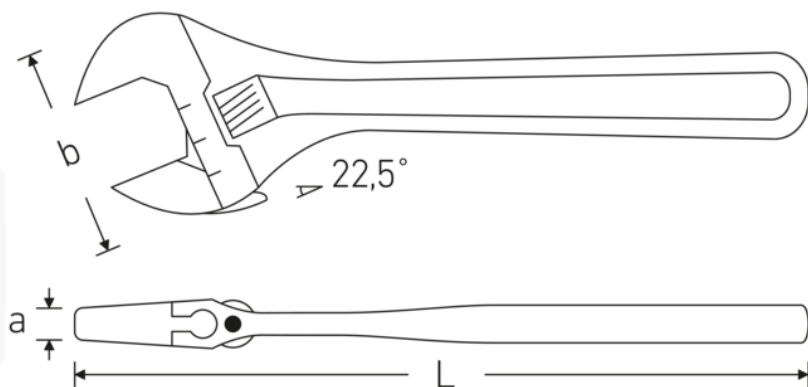

## Adjustable spanners, imperial

**4025**

Product no. **40250106**  
GTIN **4018754299508**  
Model **4025 6**

**Label.** Adjustable spanner max. size 24mm L.161mm

**Properties.**

- clockwise adjustment screw
- jaw angled 22.5°
- Chrome Alloy Steel, chrome-plated
- DIN 3117 / ISO 6787 Form B / ASME B107.100

## Technical drawing.

## Technical attributes.

|                   |                               |
|-------------------|-------------------------------|
| Size              | 6                             |
| Max. spanner size | 24 mm                         |
| Length mm (L)     | 161 mm                        |
| Width mm (b)      | 50 mm                         |
| a                 | 10,8 mm                       |
| DIN               | DIN 3117 / ISO 6787<br>Form B |
| Alloy             | Chrome Vanadium<br>Steel      |
| Surface           | chrome-plated                 |

## Logistics data.

|                        |                        |
|------------------------|------------------------|
| Product no.            | 40250106               |
| GTIN                   | 4018754299508          |
| Weight (g)             | 155 g                  |
| Volume (packaged, dm3) | 0.421029 dm3           |
| Packing standard       | 5                      |
| WEEE/ElektroG          | nicht ear-pflichtig    |
| Customs tariff no.     | 82041200               |
| Country of origin AWR  | SPAIN                  |
| Region of origin       | Ausländischer Ursprung |
| Depth mm (IFS)         | 160                    |
| Width mm (IFS)         | 48                     |
| Height mm (IFS)        | 11                     |
| Weight (gross, kg)     | 0,650                  |
| Weight PAP (kg)        | 0,000                  |
| Weight PVC (kg)        | 0,009                  |
| Length (packaged, mm)  | 163                    |
| Width (packaged, mm)   | 63                     |
| Height (packaging, mm) | 41                     |