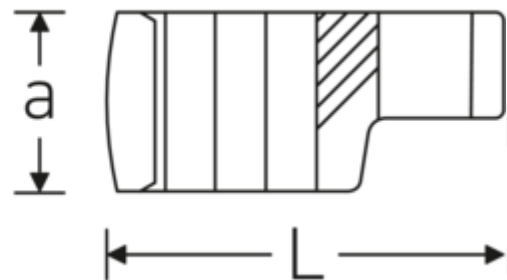

Crowing spanners, metric

440

Product no. 02190021
GTIN 4018754003426
Model 440 21

Label. 3/8 " Crowring spanner Size 21mm L.42.8mm

Properties.

- bi-hex with AS-Drive profile
- Chrome Alloy Steel, chrome-plated

Technical drawing.

Technical attributes.

Size [mm]	21 mm
Square drive inner (inch)	3/8 "
Length mm (L)	42,8 mm
Width mm (b)	31,3 mm
a	18,5 mm
Alloy	Chrome Alloy Steel, chrom plated

Logistics data.

Product no.	02190021
GTIN	4018754003426
Weight (g)	45 g
Volume (packaged, dm3)	0.026144 dm3
Packing standard	1
WEEE/ElektroG	nicht ear-pflichtig
Customs tariff no.	82042000