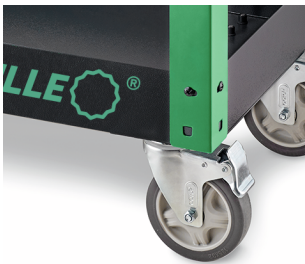

The spacious drawer provides ample storage for tools, while the shelf above offers additional space for storage.

The elastic comfort wheels (Ø 125 mm) are equipped with 2 locking brakes to prevent unintended rolling at the workplace.

Convenient movement.

Rubberised comfort wheels (Ø 125 mm) with 2 parking brakes ensure ease of movement.

PRODUCT IMAGE
IN PROGRESS

High load capacity.

High static load capacity of up to 150 kg. The drawer has a load capacity of up to 30 kg!