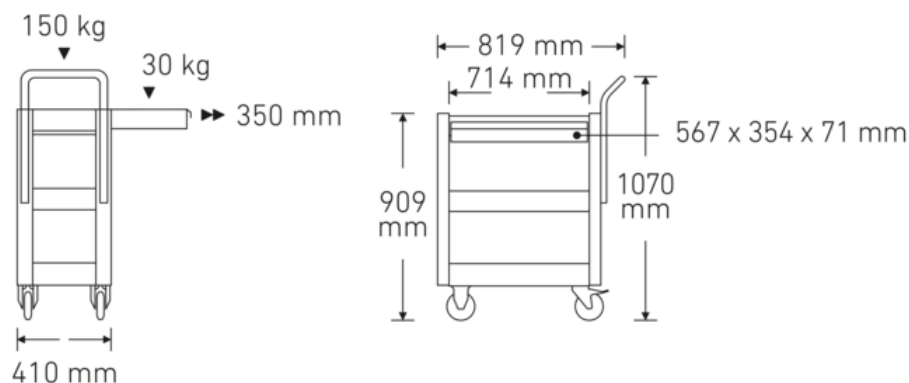

Service trolley

612 ST

Product no.	81300612
GTIN	4018754333981
Model	612 ST

Label. Service trolley Load capacity 150kg

- Properties.**
- 1 drawer
 - 2 shelves
 - rubber castors with 2 parking brakes

Benefits.

Convenient movement.

Rubberised comfort wheels (Ø 125 mm) with 2 parking brakes ensure ease of movement.

PRODUCT IMAGE
IN PROGRESS

High load capacity.

High static load capacity of up to 150 kg. The drawer has a load capacity of up to 30 kg!

PRODUCT IMAGE
IN PROGRESS

Compact and reliable assistant.

Particularly manoeuvrable, compact, robust and always there when you need it.

Technical drawing.

Technical attributes.

Length mm (L)	410 mm
Width mm (b)	819 mm
Height mm (h)	909 mm
Number of drawers	1
Load capacity	150 kg
Colour	green, RAL 6024; anthracite, RAL 7016
Colour abbreviation	RAL 6024; RAL 7016

Logistics data.

Product no.	81300612
GTIN	4018754333981
Weight (g)	25500 g
Volume (packaged, dm ³)	91.14 dm ³
Packing standard	1
WEEE/ElektroG	nicht ear-pflichtig
Customs tariff no.	94032080
Country of origin AWR	CHINA
Region of origin	Ausländischer Ursprung
Depth mm (IFS)	775
Width mm (IFS)	480
Height mm (IFS)	245
Weight (gross, kg)	25,500
Weight PAP (kg)	1,500
Weight PVC (kg)	0,000
Length (packaged, mm)	775
Width (packaged, mm)	480
Height (packaging, mm)	245