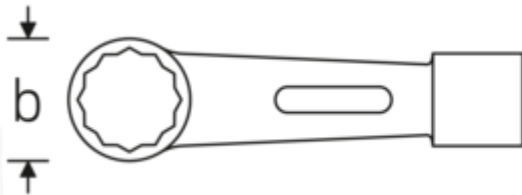

### StahlwilleSTABIL® 8

Product no. **42010085**  
GTIN **4018754023318**  
Model **8 85**

**Label.** Striking ring spanner Size 85 L.440mm

- Properties.**
- for heavy assembly work
  - bi-hex
  - slim ring wall thickness for work in tight spaces
  - reinforced striking end for a larger striking surface
  - Chrome Alloy Steel, drop-forged, green lacquered

## Technical drawing.

## Technical attributes.

Size 1 [mm] 85 mm  
Length mm (L) 440 mm