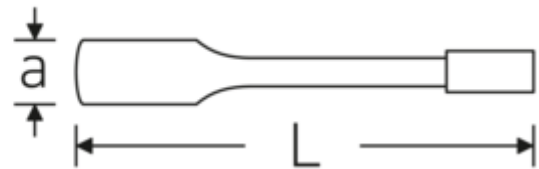

### StahlwilleSTABIL® 8

Product no. **42010085**  
GTIN **4018754023318**  
Model **8 85**

**Label.** Striking ring spanner Size 85 L.440mm

- Properties.**
- for heavy assembly work
  - bi-hex
  - slim ring wall thickness for work in tight spaces
  - reinforced striking end for a larger striking surface
  - Chrome Alloy Steel, drop-forged, green lacquered

## Technical drawing.

## Technical attributes.

Size 1 [mm] 85 mm  
Length mm (L) 440 mm