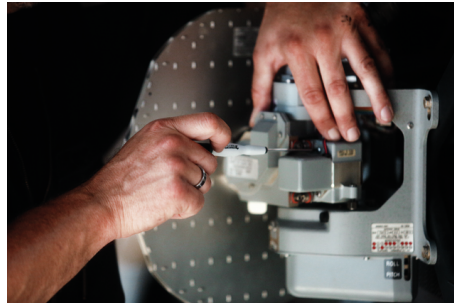

### Label.

Electronic PH cross-head screwdriver Size PH1 L.80mm

### Properties.

- for PHILLIPS® screws
- rotating cap with ergonomic recess
- narrow, practical, fast rotating handle
- with laser marking
- DIN ISO 2380

### For precise screwdriving.

Our high-quality electronics screwdriver for recessed TORX® screws is an indispensable tool for millimetre-precise work in electronics and precision mechanics. Whether replacing an SSD in a laptop, maintaining automotive electronics or repairing a delicate clockwork mechanism, this screwdriver offers maximum precision and versatility.

### Fast spinning.

By placing your hand on the rotary cap and the fast-rotating handle, you can twirl the screwdriver particularly quickly without having to put it down repeatedly.