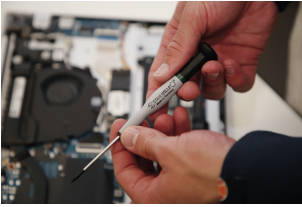

### For precise screwdriving.

Our high-quality electronics screwdriver for recessed TORX® screws is an indispensable tool for millimetre-precise work in electronics and precision mechanics. Whether replacing an SSD in a laptop, maintaining automotive electronics or repairing a delicate clockwork mechanism, this screwdriver offers maximum precision and versatility.

### Fast spinning.

By placing your hand on the rotary cap and the fast-rotating handle, you can twirl the screwdriver particularly quickly without having to put it down repeatedly.