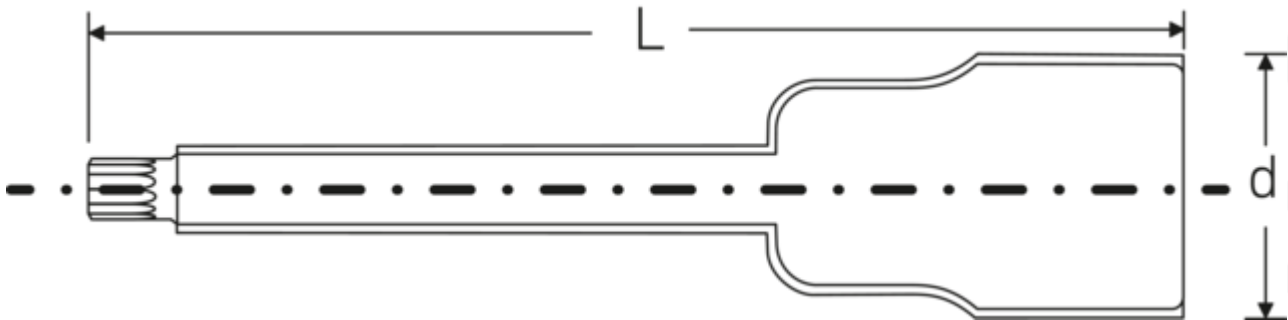

VDE screwdriver sockets 3/8"

12175 VDE

Product no. **02370008**
GTIN **4018754253432**
Model **12175 VDE M8 XZN®**

Label. 3/8 " VDE screwdriver socket L.136mm Dia.23mm

- Properties.**
- for trisquare screws XZN®
 - 3/8" internal square drive
 - VDE insulated up to 1,000 V
 - protective insulation according to IEC 60900-AC 1,000 V / DC 1,500 V
 - Chrome Alloy Steel, gun metal finish

Technical drawing.

Technical attributes.

Size drive profile	M8
Square drive inner (inch)	3/8 "
Length mm (L)	136 mm
d	23 mm
DIN	DIN EN 60900

Logistics data.

Product no.	02370008
GTIN	4018754253432
Weight (g)	98 g
Volume (packaged, dm3)	0.18375 dm3
Packing standard	1
WEEE/ElektroG	nicht ear-pflichtig

Customs tariff no.	82042000
Country of origin AWR	GERMANY
Region of origin	Nordrhein-Westfalen
Depth mm (IFS)	137
Width mm (IFS)	24
Height mm (IFS)	24
Weight (gross, kg)	0,120
Weight PAP (kg)	0,000
Weight PVC (kg)	0,004
Length (packaged, mm)	150
Width (packaged, mm)	35
Height (packaging, mm)	35