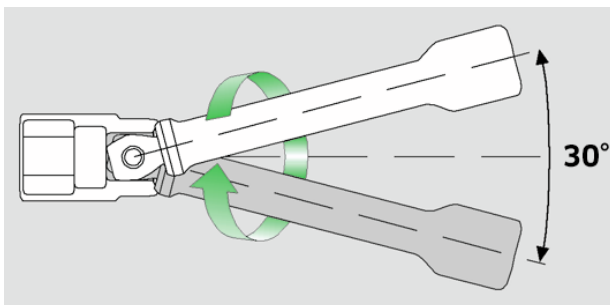

Wobble-Drive extensions 1/2"

509W

Product no. **13010005**
GTIN **4018754091140**
Model **509W/2**

Label. 1/2 " Wobble-Drive extension L.52mm

Properties.

- swivel angle up to 15° to each side
- max. torque: 200 N·m
- Chrome Alloy Steel, chrome-plated

Technical attributes.

Size	2
External square drive (inch)	1/2
Square drive inner (inch)	1/2 "
Length mm (L)	52 mm
d	23 mm
Alloy	Chrome Alloy Steel, chrom plated

Logistics data.

Product no.	13010005
GTIN	4018754091140
Weight (g)	80 g
Volume (packaged, dm3)	0.17794 dm3
Packing standard	5
WEEE/ElektroG	nicht ear-pflichtig
Customs tariff no.	82042000
Country of origin AWR	GERMANY
Region of origin	Nordrhein-Westfalen
Depth mm (IFS)	52
Width mm (IFS)	23
Height mm (IFS)	23
Weight (gross, kg)	0,420

Weight PAP (kg)	0,000
Weight PVC (kg)	0,003
Length (packaged, mm)	70
Width (packaged, mm)	62
Height (packaging, mm)	41

GTIN.

STAHLWILLE Eduard Wille GmbH

Lindenallee 27 · 42349 Wuppertal · Germany · Phone: +49 202 4791-0