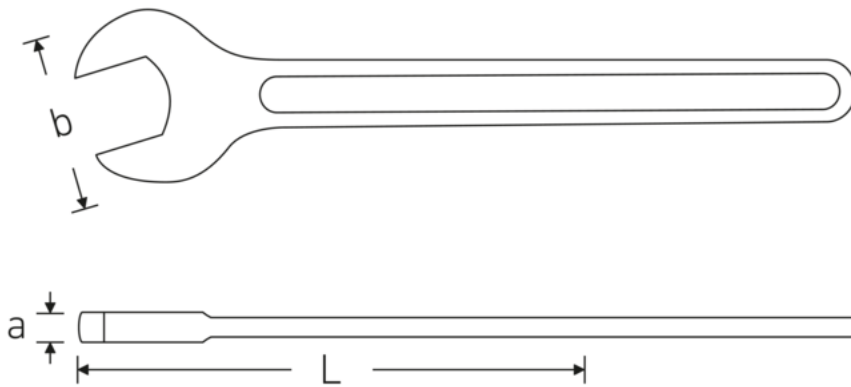

## Open-ended spanners, imperial

**4004**

Product no. **40040750**  
GTIN **4018754018420**  
Model **4004 75**

**Label.** Open-ended spanner Size 75mm L.608mm

**Properties.**

- special steel, steel grey
- DIN 894 up to 85 mm

### Technical drawing.

### Technical attributes.

|               |               |
|---------------|---------------|
| Size 1 [mm]   | 75 mm         |
| Length mm (L) | 608 mm        |
| Width mm (b)  | 152 mm        |
| a             | 21 mm         |
| DIN           | DIN 894       |
| Alloy         | Special steel |
| Surface       | steel grey    |

|                               |                     |
|-------------------------------|---------------------|
| <b>Country of origin AWR</b>  | GERMANY             |
| <b>Region of origin</b>       | Nordrhein-Westfalen |
| <b>Depth mm (IFS)</b>         | 606                 |
| <b>Width mm (IFS)</b>         | 151                 |
| <b>Height mm (IFS)</b>        | 22                  |
| <b>Weight (gross, kg)</b>     | 2,758               |
| <b>Weight PAP (kg)</b>        | 0,000               |
| <b>Weight PVC (kg)</b>        | 0,000               |
| <b>Length (packaged, mm)</b>  | 606                 |
| <b>Width (packaged, mm)</b>   | 151                 |
| <b>Height (packaging, mm)</b> | 22                  |