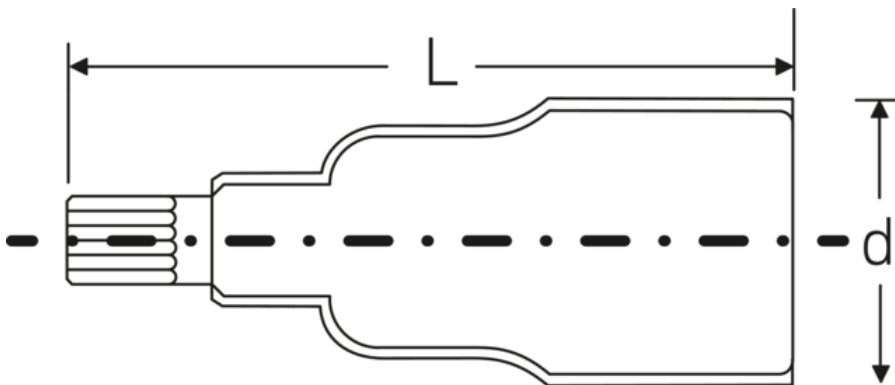

### 12174 VDE

Product no. 02390040  
GTIN 4018754253623  
Model 12174 VDE T40 TORX®

**Label.** 3/8 " VDE screwdriver socket L.67mm

- Properties.**
- for recessed TORX® screws
  - 3/8" internal square drive
  - VDE insulated up to 1,000 V
  - protective insulation according to IEC 60900-AC 1,000 V / DC 1,500 V
  - Chrome Alloy Steel, gun metal finish

### Technical drawing.

### Technical attributes.

Size drive profile	T40
Square drive inner (inch)	3/8 "
Length mm (L)	67 mm
Drive profile	TORX®

### Logistics data.

Product no.	02390040
GTIN	4018754253623
Weight (g)	56 g
Volume (packaged, dm <sup>3</sup> )	0.091875 dm <sup>3</sup>

<b>d</b>	22,8 mm	<b>Packing standard</b>	1
<b>DIN</b>	DIN EN 60900	<b>WEEE/ElektroG</b>	nicht ear-pflichtig
		<b>Customs tariff no.</b>	82042000
		<b>Country of origin AWR</b>	GERMANY
		<b>Region of origin</b>	Nordrhein-Westfalen
		<b>Depth mm (IFS)</b>	66
		<b>Width mm (IFS)</b>	19
		<b>Height mm (IFS)</b>	19
		<b>Weight (gross, kg)</b>	0,075
		<b>Weight PAP (kg)</b>	0,000
		<b>Weight PVC (kg)</b>	0,002
		<b>Length (packaged, mm)</b>	75
		<b>Width (packaged, mm)</b>	35
		<b>Height (packaging, mm)</b>	35