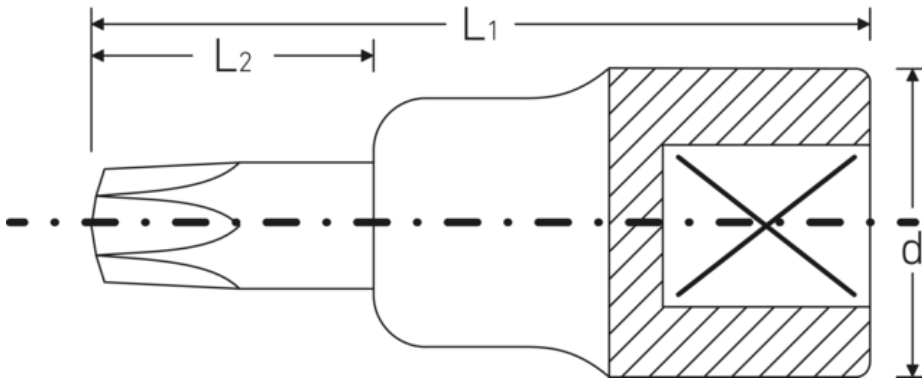

TORX® screwdriver sockets 1/2"

54TX

Product no. **03100045**
GTIN **4018754006694**
Model **54TX T45 TORX®**

Label. 1/2 " Screwdriver socket L.55mm

Properties.

- for recessed TORX® screws
- 1/2" internal square drive
- Chrome Alloy Steel, chrome-plated

Technical drawing.

Technical attributes.

Size drive profile	T45
Square drive inner (inch)	1/2 "
L1	55 mm
L2	17 mm
Drive profile	TORX®
d	22,7 mm

Logistics data.

Product no.	03100045
GTIN	4018754006694
Weight (g)	74 g
Volume (packaged, dm3)	0.184 dm3
Packing standard	5
WEEE/ElektroG	nicht ear-pflichtig

Depth mm (IFS)

55

Width mm (IFS)

23

Height mm (IFS)

23

Weight (gross, kg)

0,360