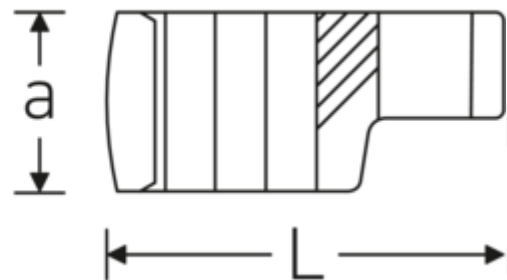

Crowing spanners, metric

440

Product no. 02190026
GTIN 4018754003457
Model 440 26

Label. 3/8 " Crowing spanner Size 26mm L.49.3mm

Properties.

- bi-hex with AS-Drive profile
- Chrome Alloy Steel, chrome-plated

Technical drawing.

Technical attributes.

Size [mm]	26 mm
Square drive inner (inch)	3/8 "
Length mm (L)	49,3 mm
Width mm (b)	37,7 mm
a	20 mm
Alloy	Chrome Alloy Steel, chrom plated

Logistics data.

Product no.	02190026
GTIN	4018754003457
Weight (g)	63 g
Volume (packaged, dm3)	0.04095 dm3
Packing standard	1
WEEE/ElektroG	nicht ear-pflichtig
Customs tariff no.	82042000