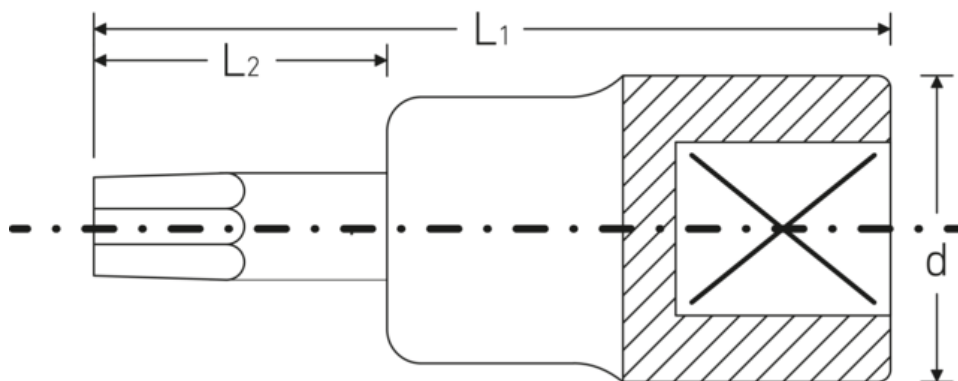

TORX® screwdriver sockets 3/8"

49TX

Product no. **02100040**
GTIN **4018754002870**
Model **49TX T40 TORX®**

Label. 3/8 " Screwdriver socket L.49mm

Properties.

- for recessed TORX® screws
- 3/8" internal square drive
- Chrome Alloy Steel, chrome-plated

Technical drawing.

Technical attributes.

Size drive profile	T40
Square drive inner (inch)	3/8 "
L1	49 mm
L2	17 mm
Drive profile	TORX®
d	17,8 mm

Logistics data.

Product no.	02100040
GTIN	4018754002870
Weight (g)	48 g
Volume (packaged, dm3)	0.0756 dm3
Packing standard	5
WEEE/ElektroG	nicht ear-pflichtig

Depth mm (IFS)

50

Width mm (IFS)

18

Height mm (IFS)

18

Weight (gross, kg)

0,240