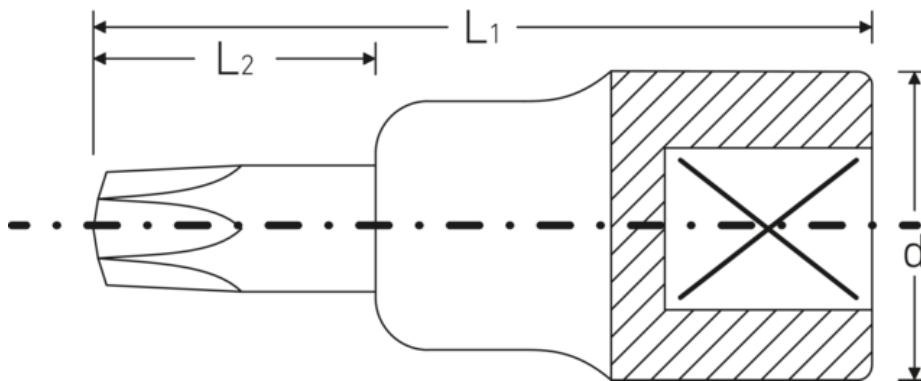

TORX® screwdriver sockets 1/2"

54TX

Product no. **03100025**
GTIN **4018754006656**
Model **54TX T25 TORX®**

Label. 1/2 " Screwdriver socket L.55mm

Properties.

- for recessed TORX® screws
- 1/2" internal square drive
- Chrome Alloy Steel, chrome-plated

Technical drawing.

Technical attributes.

Size drive profile	T25
Square drive inner (inch)	1/2 "
L1	55 mm
L2	17 mm
Drive profile	TORX®
d	22,7 mm

Logistics data.

Product no.	03100025
GTIN	4018754006656
Weight (g)	71 g
Volume (packaged, dm3)	0.184 dm3
Packing standard	5
WEEE/ElektroG	nicht ear-pflichtig

Depth mm (IFS)

55

Width mm (IFS)

23

Height mm (IFS)

23

Weight (gross, kg)

0,361