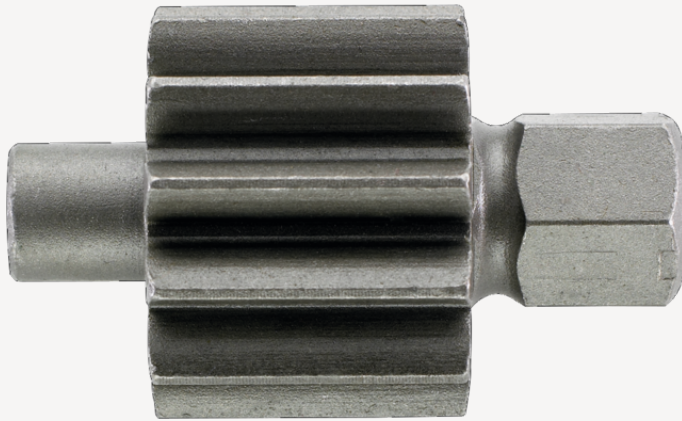

Sun wheels with overload protection

SR290-393

Product no. **59035000**
 GTIN **4018754186877**
 Model **SR300-5000**

Label.

Sun wheel with overload protection No. SR300-5000 for MP300-5000

Technical attributes.

Model No. SR300-5000
 for model MP300-5000

Logistics data.

Product no. 59035000
 GTIN 4018754186877
 Weight (g) 127 g
 Volume (packaged, dm³) 0.045 dm³
 Packing standard 1
 WEEE/ElektroG nicht ear-pflichtig
 Customs tariff no. 84834090
 Country of origin AWR GERMANY
 Region of origin Nordrhein-Westfalen
 Depth mm (IFS) 50
 Width mm (IFS) 30
 Height mm (IFS) 30
 Weight (gross, kg) 0,127
 Weight PAP (kg) 0,000
 Weight PVC (kg) 0,003
 Length (packaged, mm) 50
 Width (packaged, mm) 30
 Height (packaging, mm) 30