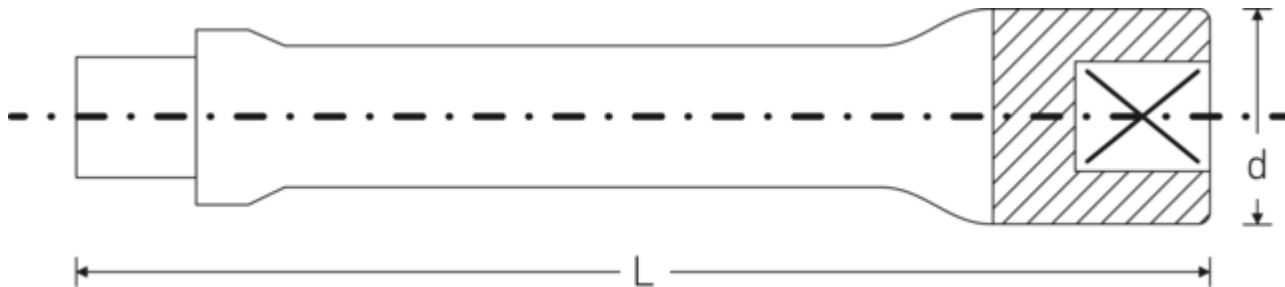

## Extensions 3/8"

427

Product no. **12010003**  
GTIN **4018754012589**  
Model **427/10**

**Label.** 3/8 " Extension L.240mm

**Properties.**

- Chrome Alloy Steel, chrome-plated
- DIN 3123 / ISO 3316

## Technical drawing.

## Technical attributes.

Size	10
External square drive (inch)	3/8
Square drive inner (inch)	3/8 "
Length mm (L)	240 mm
d	17 mm
DIN	DIN 3123 / ISO 3316
Alloy	Chrome Alloy Steel, chrom plated

## Logistics data.

Product no.	12010003
GTIN	4018754012589
Weight (g)	188 g
Volume (packaged, dm3)	0.3384 dm3
Packing standard	5
WEEE/ElektroG	nicht ear-pflichtig
Customs tariff no.	82042000
Country of origin AWR	GERMANY
Region of origin	Nordrhein-Westfalen