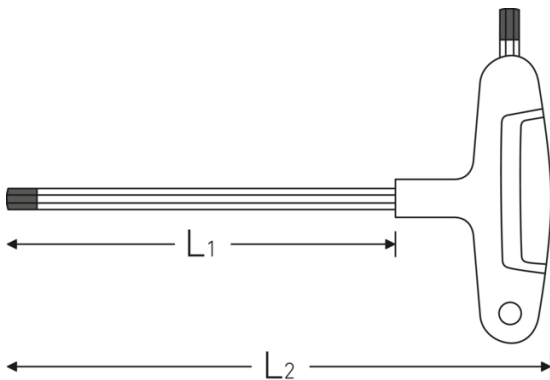

## Hex screwdrivers

10768

Product no. **43253100**  
GTIN **4018754319435**  
Model **DRALL+ 10768 10**

**Label.** Hex screwdriver Output hex 10 mm L.200mm

- Properties.**
- for hex socket screws
  - with 2 outputs
  - black tip
  - with 2-component T-handle
  - Chrome Alloy Steel, matt chrome-plated

## Technical drawing.

## Technical attributes.

|                          |        |
|--------------------------|--------|
| External output hex (mm) | 10 mm  |
| L1                       | 200 mm |
| L2                       | 235 mm |
| Drive profile            | hex    |

|                               |                     |
|-------------------------------|---------------------|
| <b>Packing standard</b>       | 5                   |
| <b>WEEE/ElektroG</b>          | nicht ear-pflichtig |
| <b>Customs tariff no.</b>     | 82041100            |
| <b>Country of origin AWR</b>  | GERMANY             |
| <b>Region of origin</b>       | Nordrhein-Westfalen |
| <b>Depth mm (IFS)</b>         | 237                 |
| <b>Width mm (IFS)</b>         | 145                 |
| <b>Height mm (IFS)</b>        | 28                  |
| <b>Weight (gross, kg)</b>     | 1,286               |
| <b>Weight PAP (kg)</b>        | 0,000               |
| <b>Weight PVC (kg)</b>        | 0,016               |
| <b>Length (packaged, mm)</b>  | 280                 |
| <b>Width (packaged, mm)</b>   | 200                 |
| <b>Height (packaging, mm)</b> | 75                  |