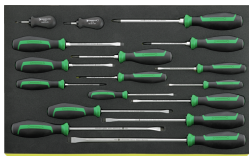

96432600  
Hex ball-ended L-Key  
set

96432700  
TORX® ball-ended L-  
Key set

96830166  
Double-ended ring  
spanner set

96831609  
Combination ratcheting  
spanner set

96831613  
Screwdriver set

96831614  
Screwdriver set