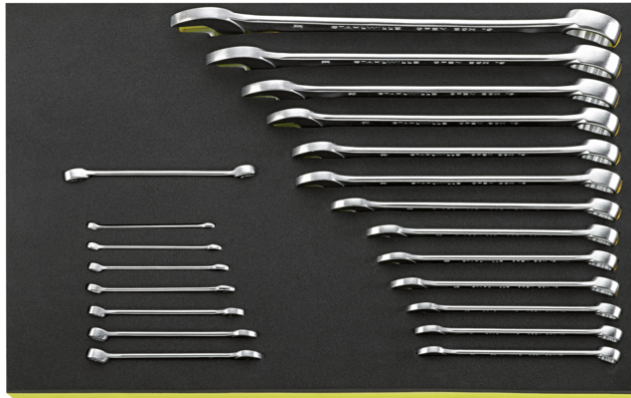

STAHLWILLE Eduard Wille GmbH

Lindenallee 27 · 42349 Wuppertal · Germany · Phone: +49 202 4791-0

info@stahlwille.de · www.stahlwille.com

© STAHLWILLE Eduard Wille GmbH, Wuppertal