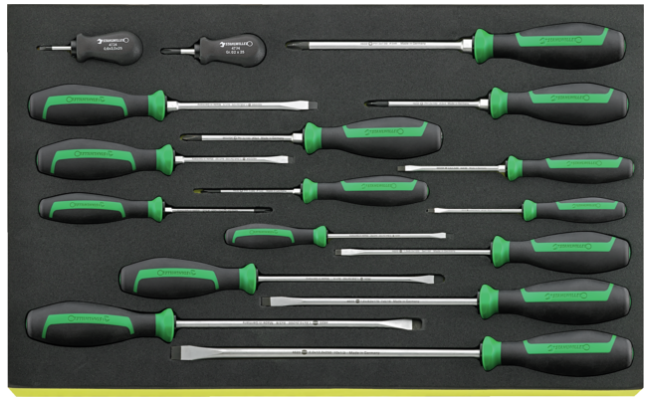

STAHLWILLE Eduard Wille GmbH

Lindenallee 27 · 42349 Wuppertal · Germany · Phone: +49 202 4791-0

info@stahlwille.de · www.stahlwille.com

© STAHLWILLE Eduard Wille GmbH, Wuppertal