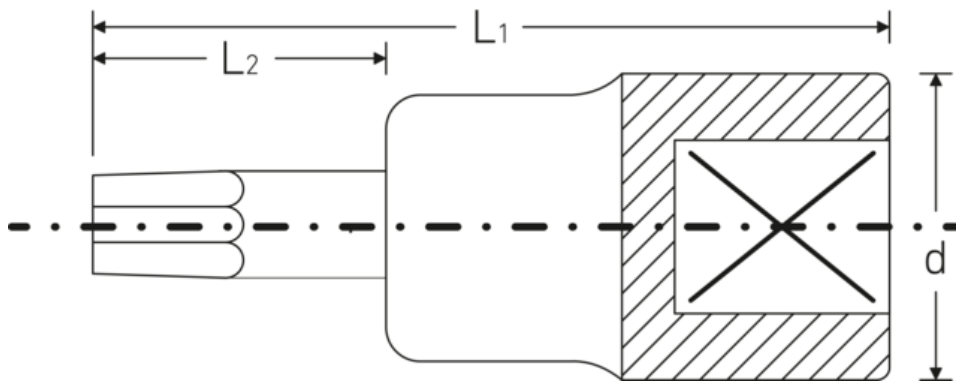

## TORX® screwdriver sockets 3/8"

**49TX**

Product no. **02100045**  
GTIN **4018754139378**  
Model **49TX T45 TORX®**

**Label.** 3/8 " Screwdriver socket L.49mm

**Properties.**

- for recessed TORX® screws
- 3/8" internal square drive
- Chrome Alloy Steel, chrome-plated

### Technical drawing.

### Technical attributes.

Size drive profile	T45
Square drive inner (inch)	3/8 "
L1	49 mm
L2	17 mm
Drive profile	TORX®
d	17,8 mm

### Logistics data.

Product no.	02100045
GTIN	4018754139378
Weight (g)	49 g
Volume (packaged, dm3)	0.392 dm3
Packing standard	5
WEEE/ElektroG	nicht ear-pflichtig

**Alloy**

Chrome Alloy Steel,  
chrom plated