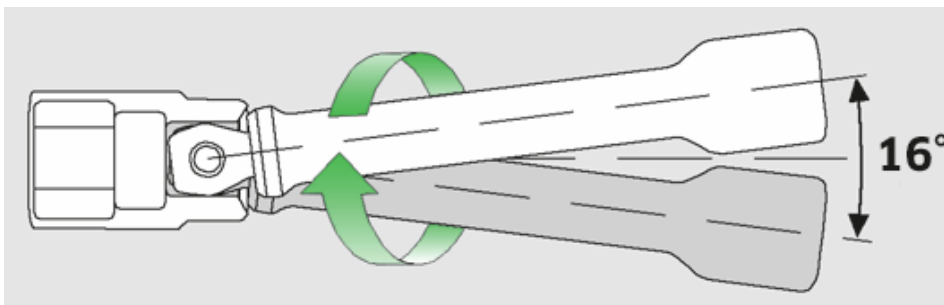

Wobble-Drive extensions 1/4"

405W

Product no. **11010011**
GTIN **4018754103775**
Model **405W/2**

Label. 1/4 " Wobble-Drive extension L.54mm

Properties.

- swivel angle 8° to each side
- max. torque: 40 N·m
- Chrome Alloy Steel, chrome-plated

Technical attributes.

Size	2
External square drive (inch)	1/4
Square drive inner (inch)	1/4 "
Length mm (L)	54 mm
d	11,6 mm
Alloy	Chrome Alloy Steel, chrom plated

Logistics data.

Product no.	11010011
GTIN	4018754103775
Weight (g)	28 g
Volume (packaged, dm ³)	0.051 dm ³
Packing standard	1
WEEE/ElektroG	nicht ear-pflichtig
Customs tariff no.	82042000
Country of origin AWR	GERMANY
Region of origin	Nordrhein-Westfalen
Depth mm (IFS)	55
Width mm (IFS)	12
Height mm (IFS)	12
Weight (gross, kg)	0,030

Weight PAP (kg)	0,000
Weight PVC (kg)	0,002
Length (packaged, mm)	85
Width (packaged, mm)	50
Height (packaging, mm)	12

GTIN.

STAHLWILLE Eduard Wille GmbH

Lindenallee 27 · 42349 Wuppertal · Germany · Phone: +49 202 4791-0