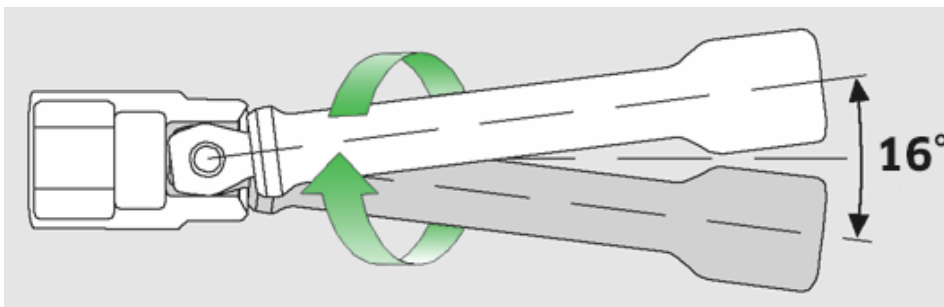

Wobble-Drive extensions 1/4"

405W

Product no. **11010020**
 GTIN **4018754103812**
 Model **405W/10**

Label. 1/4 " Wobble-Drive extension L.254mm

Properties.

- swivel angle 8° to each side
- max. torque: 40 N·m
- Chrome Alloy Steel, chrome-plated

Technical attributes.

Size	10
External square drive (inch)	1/4
Square drive inner (inch)	1/4 "
Length mm (L)	254 mm
d	11,6 mm
Alloy	Chrome Alloy Steel, chrom plated

Logistics data.

Product no.	11010020
GTIN	4018754103812
Weight (g)	110 g
Volume (packaged, dm ³)	0.171 dm ³
Packing standard	1
WEEE/ElektroG	nicht ear-pflichtig
Customs tariff no.	82042000
Country of origin AWR	GERMANY
Region of origin	Nordrhein-Westfalen
Depth mm (IFS)	258
Width mm (IFS)	12
Height mm (IFS)	12
Weight (gross, kg)	0,110

Weight PAP (kg)	0,000
Weight PVC (kg)	0,006
Length (packaged, mm)	285
Width (packaged, mm)	50
Height (packaging, mm)	12

GTIN.

STAHLWILLE Eduard Wille GmbH

Lindenallee 27 · 42349 Wuppertal · Germany · Phone: +49 202 4791-0