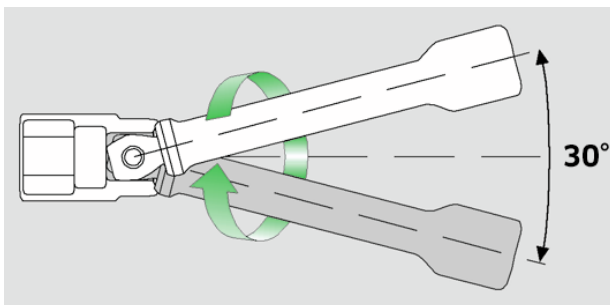

Wobble-Drive extensions 3/8"

427W

Product no. **12010008**
GTIN **4018754091126**
Model **427W/5**

Label. 3/8 " Wobble-Drive extension L.125mm

Properties.

- swivel angle up to 15° to each side
- max. torque: 80 N·m
- Chrome Alloy Steel, chrome-plated

Technical attributes.

Size	5
External square drive (inch)	3/8
Square drive inner (inch)	3/8 "
Length mm (L)	125 mm
d	17 mm
Alloy	Chrome Alloy Steel, chrom plated

Logistics data.

Product no.	12010008
GTIN	4018754091126
Weight (g)	104 g
Volume (packaged, dm3)	0.22356 dm3
Packing standard	5
WEEE/ElektroG	nicht ear-pflichtig
Customs tariff no.	82042000
Country of origin AWR	GERMANY
Region of origin	Nordrhein-Westfalen
Depth mm (IFS)	125
Width mm (IFS)	17
Height mm (IFS)	17
Weight (gross, kg)	0,525

Weight PAP (kg)	0,000
Weight PVC (kg)	0,004
Length (packaged, mm)	138
Width (packaged, mm)	45
Height (packaging, mm)	36

GTIN.

STAHLWILLE Eduard Wille GmbH

Lindenallee 27 · 42349 Wuppertal · Germany · Phone: +49 202 4791-0