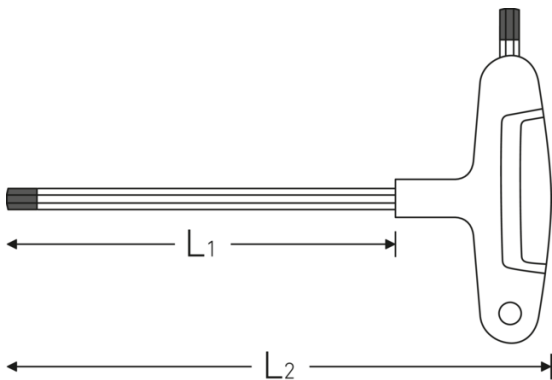

## Hex screwdrivers

10768

Product no. **43253020**  
GTIN **4018754319367**  
Model **DRALL+ 10768 2**

**Label.** Hex screwdriver Output hex 2 mm L.100mm

- Properties.**
- for hex socket screws
  - with 2 outputs
  - black tip
  - with 2-component T-handle
  - Chrome Alloy Steel, matt chrome-plated

## Technical drawing.

## Technical attributes.

|                          |        |
|--------------------------|--------|
| External output hex (mm) | 2 mm   |
| L1                       | 100 mm |
| L2                       | 125 mm |
| Drive profile            | hex    |

|                               |                     |
|-------------------------------|---------------------|
| <b>Packing standard</b>       | 10                  |
| <b>WEEE/ElektroG</b>          | nicht ear-pflichtig |
| <b>Customs tariff no.</b>     | 82041100            |
| <b>Country of origin AWR</b>  | GERMANY             |
| <b>Region of origin</b>       | Nordrhein-Westfalen |
| <b>Depth mm (IFS)</b>         | 125                 |
| <b>Width mm (IFS)</b>         | 104                 |
| <b>Height mm (IFS)</b>        | 22                  |
| <b>Weight (gross, kg)</b>     | 0,372               |
| <b>Weight PAP (kg)</b>        | 0,000               |
| <b>Weight PVC (kg)</b>        | 0,016               |
| <b>Length (packaged, mm)</b>  | 410                 |
| <b>Width (packaged, mm)</b>   | 200                 |
| <b>Height (packaging, mm)</b> | 23                  |