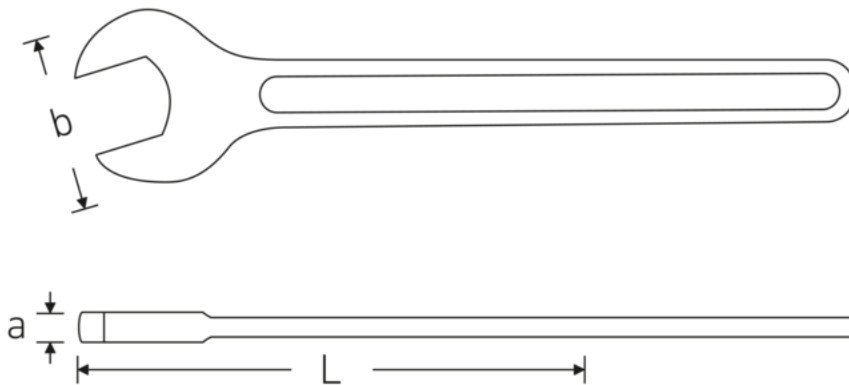

Open-ended spanners, imperial

4004

Product no. **40040300**
GTIN **4018754018321**
Model **4004 30**

Label. Open-ended spanner Size 30mm L.261mm

Properties.

- special steel, steel grey
- DIN 894 up to 85 mm

Technical drawing.

Technical attributes.

Size 1 [mm]	30 mm
Length mm (L)	261 mm
Width mm (b)	62 mm
a	10,8 mm
DIN	DIN 894
Alloy	Special steel
Surface	steel grey

Logistics data.

Product no.	40040300
GTIN	4018754018321
Weight (g)	275 g
Volume (packaged, dm3)	0.814 dm3
Packing standard	5
WEEE/ElektroG	nicht ear-pflichtig
Customs tariff no.	82041100

Country of origin AWR	GERMANY
Region of origin	Nordrhein-Westfalen
Depth mm (IFS)	258
Width mm (IFS)	65
Height mm (IFS)	11
Weight (gross, kg)	1,355
Weight PAP (kg)	0,000
Weight PVC (kg)	0,011
Length (packaged, mm)	275
Width (packaged, mm)	80
Height (packaging, mm)	37