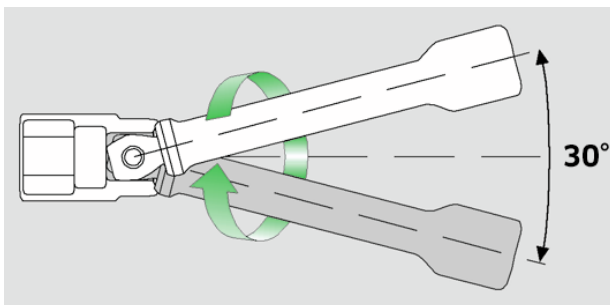

Wobble-Drive extensions 1/2"

509W

Product no. **13010006**
GTIN **4018754091157**
Model **509W/3**

Label. 1/2 " Wobble-Drive extension L.75mm

Properties.

- swivel angle up to 15° to each side
- max. torque: 200 N·m
- Chrome Alloy Steel, chrome-plated

Technical attributes.

Size	3
External square drive (inch)	1/2
Square drive inner (inch)	1/2 "
Length mm (L)	75 mm
d	23,2 mm
Alloy	Chrome Alloy Steel, chrom plated

Logistics data.

Product no.	13010006
GTIN	4018754091157
Weight (g)	120 g
Volume (packaged, dm3)	0.23985 dm3
Packing standard	5
WEEE/ElektroG	nicht ear-pflichtig
Customs tariff no.	82042000
Country of origin AWR	GERMANY
Region of origin	Nordrhein-Westfalen
Depth mm (IFS)	75
Width mm (IFS)	23
Height mm (IFS)	23
Weight (gross, kg)	0,604

Weight PAP (kg)	0,000
Weight PVC (kg)	0,003
Length (packaged, mm)	90
Width (packaged, mm)	65
Height (packaging, mm)	41

GTIN.

STAHLWILLE Eduard Wille GmbH

Lindenallee 27 · 42349 Wuppertal · Germany · Phone: +49 202 4791-0