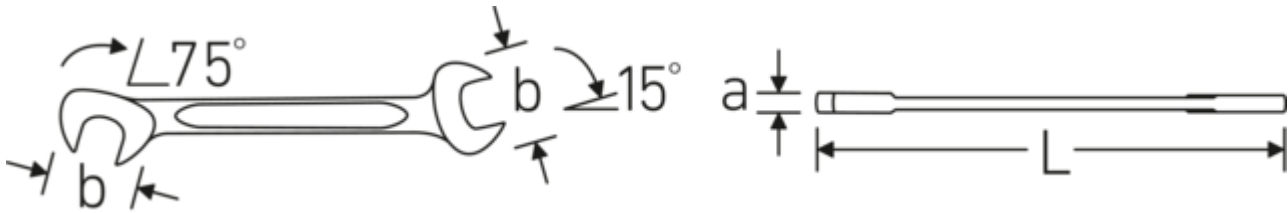

Technical drawing.

Technical attributes.

Contents	5/32; 3/16; 13/64; 7/32; 15/64; 1/4; 9/32; 5/16; 11/32; 3/8; 7/16; 1/2; 9/16 "
Model No.	12a/13
Range	5/32-9/16
Alloy	Chrome Alloy Steel, chrom plated
Surface	chrome-plated
Number of tools	13 pcs.

Logistics data.

Product no.	96404654
GTIN	4018754080830
Weight (g)	320 g
Volume (packaged, dm³)	0.3465 dm³
Packing standard	1
WEEE/ElektroG	nicht ear-pflichtig
Customs tariff no.	82041100
Country of origin AWR	GERMANY
Region of origin	Nordrhein-Westfalen
Depth mm (IFS)	165
Width mm (IFS)	140
Height mm (IFS)	15
Weight (gross, kg)	0,320
Weight PAP (kg)	0,000
Weight PVC (kg)	0,005
Length (packaged, mm)	165
Width (packaged, mm)	140
Height (packaging, mm)	15