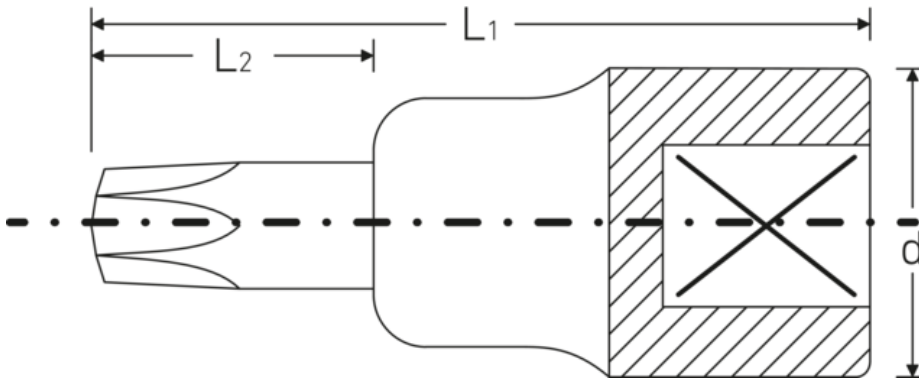

TORX® screwdriver sockets 1/2"

54TX

Product no. **03100040**
GTIN **4018754006687**
Model **54TX T40 TORX®**

Label. 1/2 " Screwdriver socket L.55mm

- Properties.**
- for recessed TORX® screws
 - 1/2" internal square drive
 - Chrome Alloy Steel, chrome-plated

Technical drawing.

Technical attributes.

Size drive profile	T40
Square drive inner (inch)	1/2 "
L1	55 mm
L2	17 mm
Drive profile	TORX®
d	22,7 mm

Logistics data.

Product no.	03100040
GTIN	4018754006687
Weight (g)	75 g
Volume (packaged, dm3)	0.184 dm3
Packing standard	5
WEEE/ElektroG	nicht ear-pflichtig

Depth mm (IFS)

55

Width mm (IFS)

23

Height mm (IFS)

23

Weight (gross, kg)

0,360