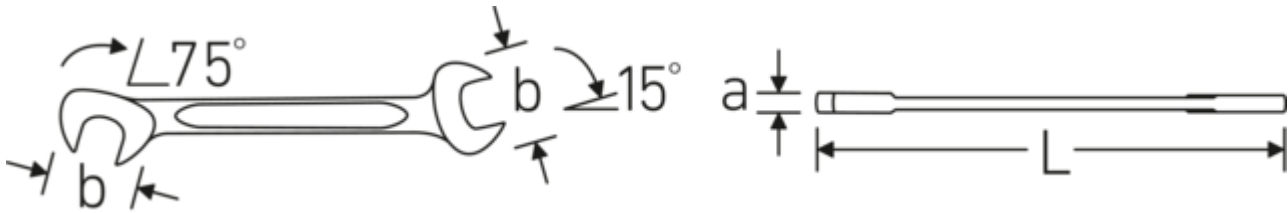

Technical drawing.

Technical attributes.

Contents	3.2; 3.5; 4; 4.5; 5; 5.5; 6; 7; 8; 9; 10; 11; 12; 13; 14 mm
Model No.	12/15
Range	3,2-14
Alloy	Chrome Alloy Steel, chrom plated
Surface	chrome-plated
Number of tools	15 pcs.

Logistics data.

Product no.	96400651
GTIN	4018754080557
Weight (g)	296 g
Volume (packaged, dm3)	0.476 dm3
Packing standard	1
WEEE/ElektroG	nicht ear-pflichtig
Customs tariff no.	82041100
Country of origin AWR	GERMANY
Region of origin	Nordrhein-Westfalen
Depth mm (IFS)	170
Width mm (IFS)	140
Height mm (IFS)	15
Weight (gross, kg)	0,340
Weight PAP (kg)	0,000
Weight PVC (kg)	0,002
Length (packaged, mm)	170
Width (packaged, mm)	140
Height (packaging, mm)	20