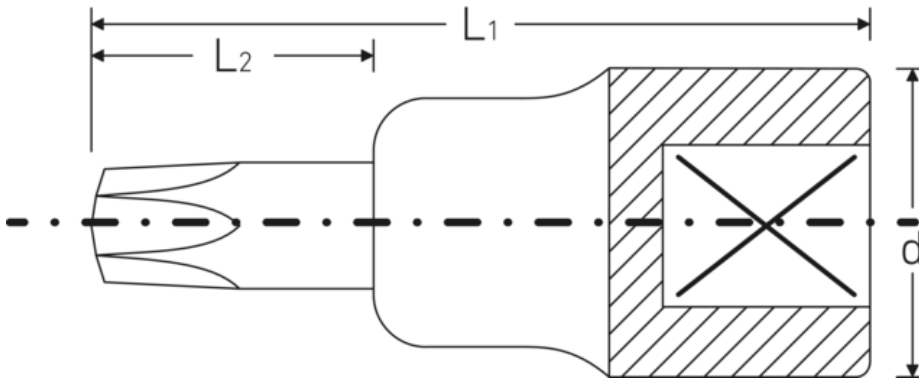

TORX® screwdriver sockets 1/2"

54TX

Product no. **03100060**
 GTIN **4018754006724**
 Model **54TX T60 TORX®**

Label. 1/2 " Screwdriver socket L.58mm

- Properties.**
- for recessed TORX® screws
 - 1/2" internal square drive
 - Chrome Alloy Steel, chrome-plated

Technical drawing.

Technical attributes.

Size drive profile	T60
Square drive inner (inch)	1/2 "
L1	58 mm
L2	18 mm
Drive profile	TORX®
d	23,7 mm

Logistics data.

Product no.	03100060
GTIN	4018754006724
Weight (g)	113 g
Volume (packaged, dm3)	0.2184 dm3
Packing standard	5
WEEE/ElektroG	nicht ear-pflichtig

Depth mm (IFS)

58

Width mm (IFS)

24

Height mm (IFS)

24

Weight (gross, kg)

0,565