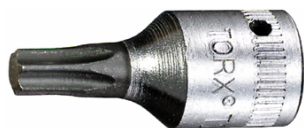

Product highlights.

Robust tool box.

The robust tool box is particularly resilient thanks to its durable ABS plastic. It has a high-quality, chemical-resistant hard foam insert to hold the tools securely in place. The fasteners are particularly easy to use and can be ordered individually as spare parts.

Everything at a glance.

The laser-engraved contents in the lid insert provide an optimal overview of the tools within.

Technical attributes.

External square drive (inch)	1/4, 3/8, 1/2
Length mm (L)	417 mm
Width mm (b)	230 mm
Height mm (h)	60 mm
Number of tools	34 pcs.

Parts list.

01270004
Socket

01270005
Socket

01270006
Socket

01350008
Screwdriver socket

01350009
Screwdriver socket

02100010
Screwdriver socket

02100015
Screwdriver socket