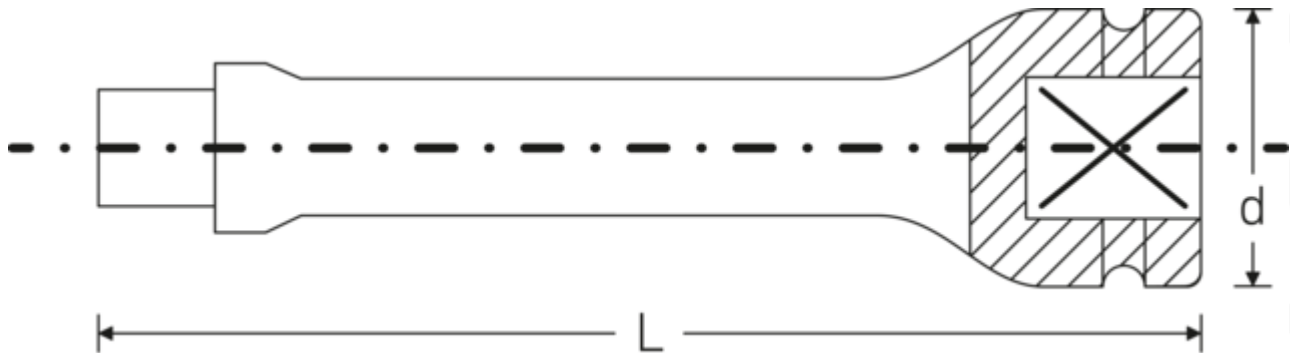

IMPACT extensions 1"

859IMP

Product no. **36010002**
GTIN **4018754017423**
Model **859/13 IMP**

Label. IMPACT extension 1 " L.330mm

Properties.

- 1" square drive
- Chrome Alloy Steel, gunmetal finish

Technical drawing.

Technical attributes.

Size	13
External square drive (inch)	1
Square drive inner (inch)	1 "
Length mm (L)	330 mm
d	54 mm

Logistics data.

Product no.	36010002
GTIN	4018754017423
Weight (g)	2168 g
Volume (packaged, dm3)	1.6632 dm3
Packing standard	2
WEEE/ElektroG	nicht ear-pflichtig
Customs tariff no.	82042000

Country of origin AWR	GERMANY
Region of origin	Nordrhein-Westfalen
Depth mm (IFS)	330
Width mm (IFS)	55
Height mm (IFS)	55
Weight (gross, kg)	4,336
Weight PAP (kg)	0,000
Weight PVC (kg)	0,016
Length (packaged, mm)	330
Width (packaged, mm)	90
Height (packaging, mm)	56