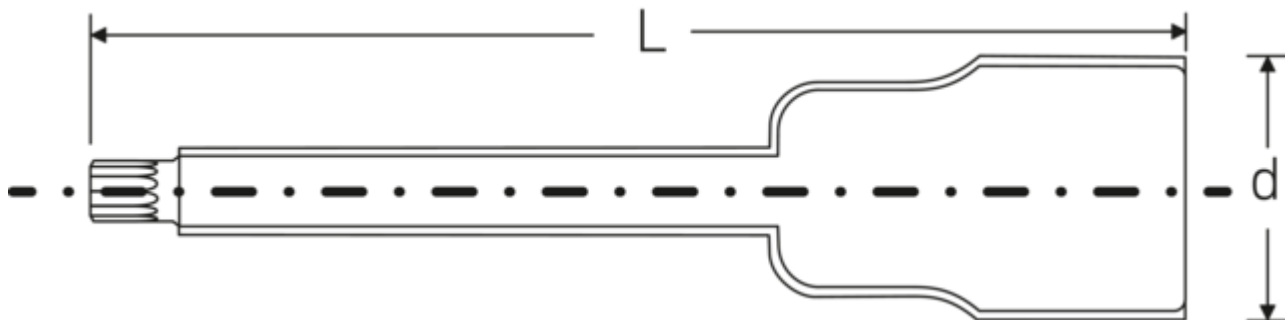

VDE screwdriver sockets 3/8"

12175 VDE

Product no. 02370006
GTIN 4018754279616
Model 12175 VDE M6 XZN®

Label. 3/8 " VDE screwdriver socket L.136mm Dia.23mm

- Properties.**
- for trisquare screws XZN®
 - 3/8" internal square drive
 - VDE insulated up to 1,000 V
 - protective insulation according to IEC 60900-AC 1,000 V / DC 1,500 V
 - Chrome Alloy Steel, gun metal finish

Technical drawing.

Technical attributes.

Size drive profile	M6
Square drive inner (inch)	3/8 "
Length mm (L)	136 mm
d	23 mm
DIN	DIN EN 60900

Logistics data.

Product no.	02370006
GTIN	4018754279616
Weight (g)	100 g
Volume (packaged, dm3)	0.16 dm3
Packing standard	1
WEEE/ElektroG	nicht ear-pflichtig

Customs tariff no.	82042000
Country of origin AWR	GERMANY
Region of origin	Nordrhein-Westfalen
Depth mm (IFS)	137
Width mm (IFS)	24
Height mm (IFS)	24
Weight (gross, kg)	0,100
Weight PAP (kg)	0,000
Weight PVC (kg)	0,000
Length (packaged, mm)	160
Width (packaged, mm)	40
Height (packaging, mm)	25