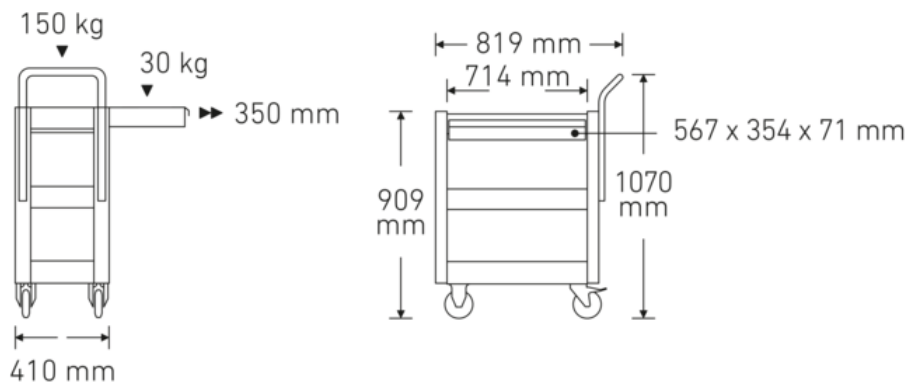

Service trolley

612 ST

Product no.	81300612
GTIN	4018754333981
Model	612 ST

Label. Service trolley Load capacity 150kg

Properties.

- 1 drawer
- 2 shelves
- rubber castors with 2 parking brakes

Benefits.

The compact and agile service trolley creates mobile workspace and storage in the workshop or garage.

Convenient movement.

Rubberised comfort wheels (Ø 125 mm) with 2 parking brakes ensure ease of movement.

High load capacity.

High static load capacity of up to 150 kg. The drawer has a load capacity of up to 30 kg!

Compact and reliable assistant.

Particularly manoeuvrable, compact, robust and always there when you need it.

Technical drawing.

Technical attributes.

Length mm (L)	410 mm
Width mm (b)	819 mm
Height mm (h)	909 mm
Number of drawers	1
Load capacity	150 kg
Colour	green, RAL 6024; anthracite, RAL 7016
Colour abbreviation	RAL 6024; RAL 7016

Logistics data.

Product no.	81300612
GTIN	4018754333981
Weight (g)	25500 g
Volume (packaged, dm ³)	91.14 dm ³
Packing standard	1
WEEE/ElektroG	nicht ear-pflichtig
Customs tariff no.	94032080
Country of origin AWR	CHINA
Region of origin	Ausländischer Ursprung
Depth mm (IFS)	775
Width mm (IFS)	480
Height mm (IFS)	245
Weight (gross, kg)	25,500
Weight PAP (kg)	1,500
Weight PVC (kg)	0,000
Length (packaged, mm)	775
Width (packaged, mm)	480
Height (packaging, mm)	245