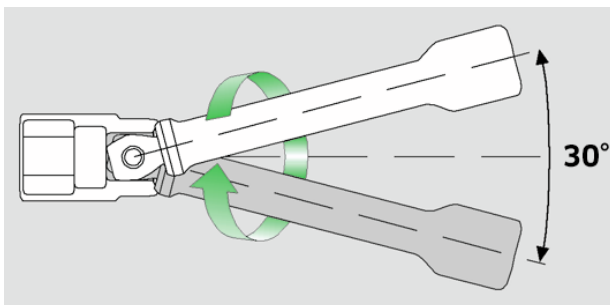

Wobble-Drive extensions 3/8"

427W

Product no. **12010009**
GTIN **4018754091133**
Model **427W/6**

Label. 3/8 " Wobble-Drive extension L.160mm

Properties.

- swivel angle up to 15° to each side
- max. torque: 80 N·m
- Chrome Alloy Steel, chrome-plated

Technical attributes.

Size	6
External square drive (inch)	3/8
Square drive inner (inch)	3/8 "
Length mm (L)	160 mm
d	17 mm
Alloy	Chrome Alloy Steel, chrom plated

Logistics data.

Product no.	12010009
GTIN	4018754091133
Weight (g)	127 g
Volume (packaged, dm3)	0.216 dm3
Packing standard	5
WEEE/ElektroG	nicht ear-pflichtig
Customs tariff no.	82042000
Country of origin AWR	GERMANY
Region of origin	Nordrhein-Westfalen
Depth mm (IFS)	160
Width mm (IFS)	17
Height mm (IFS)	17
Weight (gross, kg)	0,641

Weight PAP (kg)	0,000
Weight PVC (kg)	0,005
Length (packaged, mm)	160
Width (packaged, mm)	45
Height (packaging, mm)	30

GTIN.

STAHLWILLE Eduard Wille GmbH

Lindenallee 27 · 42349 Wuppertal · Germany · Phone: +49 202 4791-0