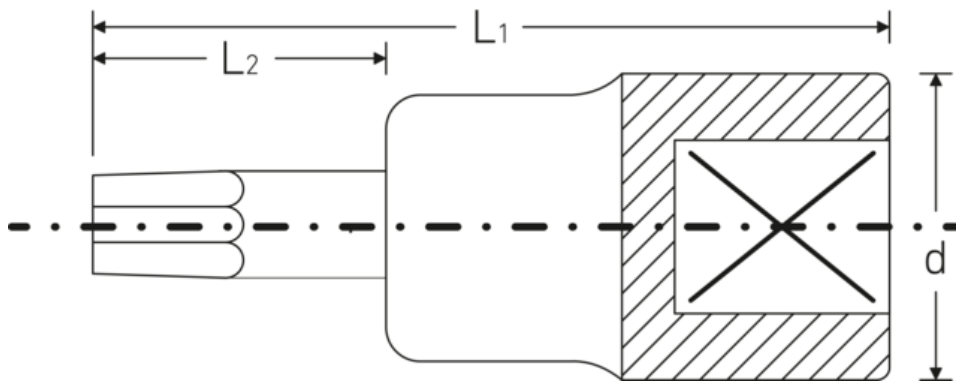

TORX® screwdriver sockets 3/8"

49TX

Product no. **02100027**
GTIN **4018754002856**
Model **49TX T27 TORX®**

Label. 3/8 " Screwdriver socket L.49mm

Properties.

- for recessed TORX® screws
- 3/8" internal square drive
- Chrome Alloy Steel, chrome-plated

Technical drawing.

Technical attributes.

Size drive profile	T27
Square drive inner (inch)	3/8 "
L1	49 mm
L2	17 mm
Drive profile	TORX®
d	17,8 mm

Logistics data.

Product no.	02100027
GTIN	4018754002856
Weight (g)	46 g
Volume (packaged, dm3)	0.0756 dm3
Packing standard	5
WEEE/ElektroG	nicht ear-pflichtig

Depth mm (IFS)

50

Width mm (IFS)

18

Height mm (IFS)

18

Weight (gross, kg)

0,236