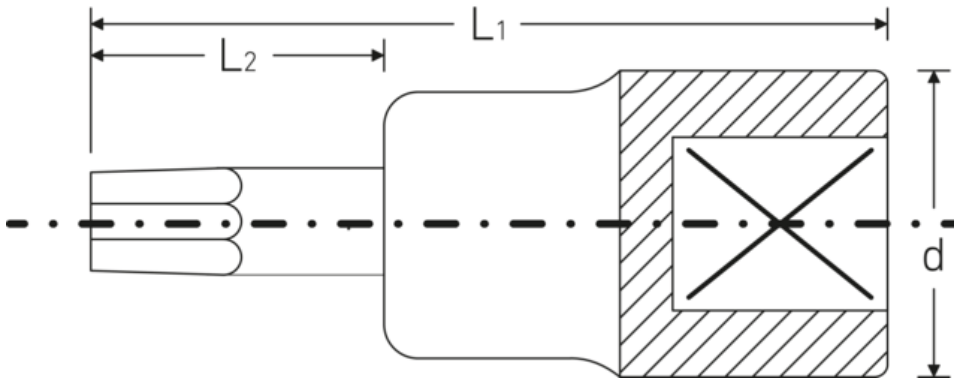

## TORX® screwdriver sockets 3/8"

49TX

Product no. 02100010  
GTIN 4018754002818  
Model 49TX T10 TORX®

**Label.** 3/8 " Screwdriver socket L.49mm

**Properties.**

- for recessed TORX® screws
- 3/8" internal square drive
- Chrome Alloy Steel, chrome-plated

### Technical drawing.

### Technical attributes.

Size drive profile	T10
Square drive inner (inch)	3/8 "
L1	49 mm
L2	17 mm
Drive profile	TORX®
d	17,8 mm

### Logistics data.

Product no.	02100010
GTIN	4018754002818
Weight (g)	45 g
Volume (packaged, dm3)	0.0756 dm3
Packing standard	5
WEEE/ElektroG	nicht ear-pflichtig

**Alloy**

Chrome Alloy Steel,  
chrom plated