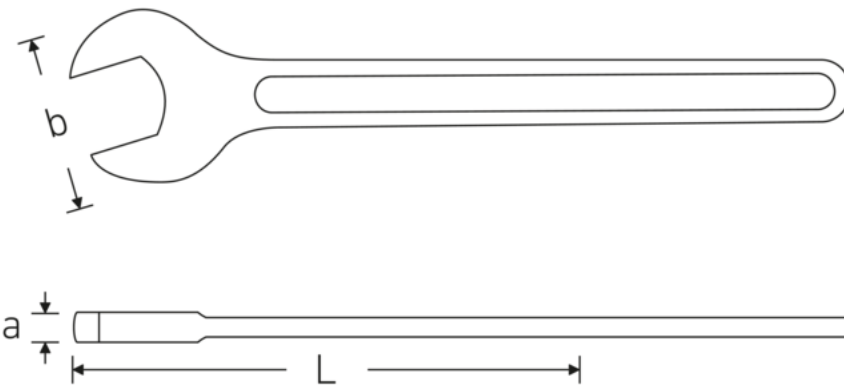

Open-ended spanners, imperial

4004

Product no. **40040300**
GTIN **4018754018321**
Model **4004 30**

Label. Open-ended spanner Size 30mm L.261mm

Properties.

- special steel, steel grey
- DIN 894 up to 85 mm

Technical drawing.

Technical attributes.

Size 1 [mm]	30 mm
Length mm (L)	261 mm
Width mm (b)	62 mm
a	10,8 mm
DIN	DIN 894
Alloy	Special steel
Surface	steel grey

Logistics data.

Product no.	40040300
GTIN	4018754018321
Weight (g)	275 g
Volume (packaged, dm3)	0.814 dm3
Packing standard	5
WEEE/ElektroG	nicht ear-pflichtig
Customs tariff no.	82041100

Country of origin AWR	GERMANY
Region of origin	Nordrhein-Westfalen
Depth mm (IFS)	258
Width mm (IFS)	65
Height mm (IFS)	11
Weight (gross, kg)	1,355
Weight PAP (kg)	0,000
Weight PVC (kg)	0,011
Length (packaged, mm)	275
Width (packaged, mm)	80
Height (packaging, mm)	37