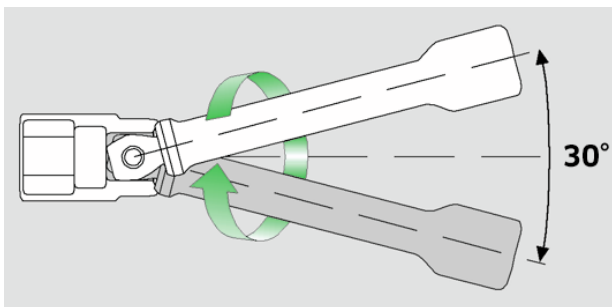

Wobble-Drive extensions 3/8"

427W

Product no. **12010007**
GTIN **4018754091119**
Model **427W/3**

Label. 3/8 " Wobble-Drive extension L.76mm

Properties.

- swivel angle up to 15° to each side
- max. torque: 80 N·m
- Chrome Alloy Steel, chrome-plated

Technical attributes.

Size	3
External square drive (inch)	3/8
Square drive inner (inch)	3/8 "
Length mm (L)	76 mm
d	17 mm
Alloy	Chrome Alloy Steel, chrom plated

Logistics data.

Product no.	12010007
GTIN	4018754091119
Weight (g)	67 g
Volume (packaged, dm3)	0.1152 dm3
Packing standard	5
WEEE/ElektroG	nicht ear-pflichtig
Customs tariff no.	82042000
Country of origin AWR	GERMANY
Region of origin	Nordrhein-Westfalen
Depth mm (IFS)	76
Width mm (IFS)	17
Height mm (IFS)	17
Weight (gross, kg)	0,330

Weight PAP (kg)	0,000
Weight PVC (kg)	0,003
Length (packaged, mm)	80
Width (packaged, mm)	80
Height (packaging, mm)	18

GTIN.

STAHLWILLE Eduard Wille GmbH

Lindenallee 27 · 42349 Wuppertal · Germany · Phone: +49 202 4791-0