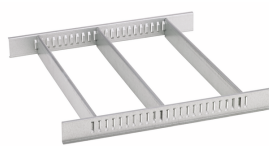

GTIN.

Accessories (for).

83812070
Empty tray for small
components

81484001
Drawer divider

81484002
Drawer divider