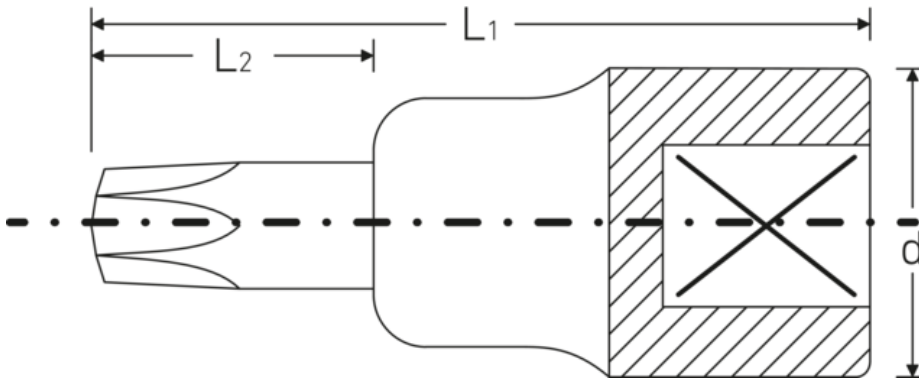

TORX® screwdriver sockets 1/2"

54TX

Product no. **03100027**
GTIN **4018754006663**
Model **54TX T27 TORX®**

Label. 1/2 " Screwdriver socket L.55mm

Properties.

- for recessed TORX® screws
- 1/2" internal square drive
- Chrome Alloy Steel, chrome-plated

Technical drawing.

Technical attributes.

Size drive profile	T27
Square drive inner (inch)	1/2 "
L1	55 mm
L2	17 mm
Drive profile	TORX®
d	22,7 mm

Logistics data.

Product no.	03100027
GTIN	4018754006663
Weight (g)	72 g
Volume (packaged, dm3)	0.184 dm3
Packing standard	5
WEEE/ElektroG	nicht ear-pflichtig

Depth mm (IFS)

57

Width mm (IFS)

23

Height mm (IFS)

23

Weight (gross, kg)

0,364