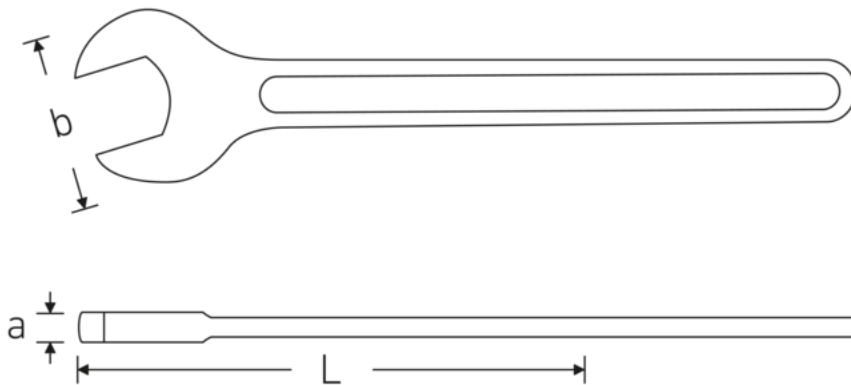

Open-ended spanners, imperial

4004

Product no. **40040360**
GTIN **4018754018345**
Model **4004 36**

Label. Open-ended spanner Size 36mm L.300mm

Properties.

- special steel, steel grey
- DIN 894 up to 85 mm

Technical drawing.

Technical attributes.

Size 1 [mm]	36 mm
Length mm (L)	300 mm
Width mm (b)	74 mm
a	12,8 mm
DIN	DIN 894
Alloy	Special steel
Surface	steel grey

Logistics data.

Product no.	40040360
GTIN	4018754018345
Weight (g)	421 g
Volume (packaged, dm3)	0.336 dm3
Packing standard	1
WEEE/ElektroG	nicht ear-pflichtig
Customs tariff no.	82041100

Country of origin AWR	GERMANY
Region of origin	Nordrhein-Westfalen
Depth mm (IFS)	300
Width mm (IFS)	80
Height mm (IFS)	14
Weight (gross, kg)	0,395
Weight PAP (kg)	0,000
Weight PVC (kg)	0,006
Length (packaged, mm)	300
Width (packaged, mm)	80
Height (packaging, mm)	14