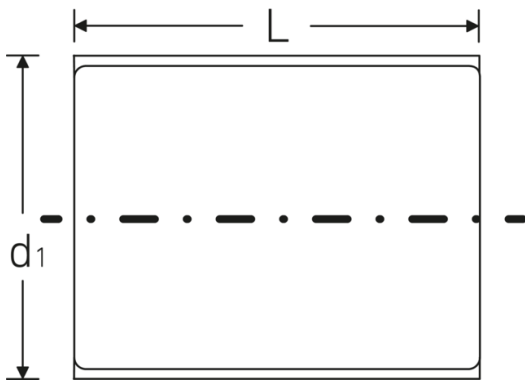

### 12171 VDE

Product no. 02380020  
GTIN 4018754253579  
Model 12171 VDE 20

**Label.** 3/8 " VDE socket Size 20mm L.52mm

- Properties.**
- bi-hex with AS-Drive profile
  - 3/8" internal square drive
  - VDE insulated up to 1,000 V
  - protective insulation according to IEC 60900-AC 1,000 V / DC 1,500 V
  - HPQ® high performance steel, chrome-plated

## Technical attributes.

|                           |                             |
|---------------------------|-----------------------------|
| Size [mm]                 | 20 mm                       |
| Square drive inner (inch) | 3/8 "                       |
| Length mm (L)             | 52 mm                       |
| Drive profile             | bi-hex AS-Drive             |
| d1                        | 31,2 mm                     |
| DIN                       | DIN EN 60900                |
| Alloy                     | HPQ® high performance steel |