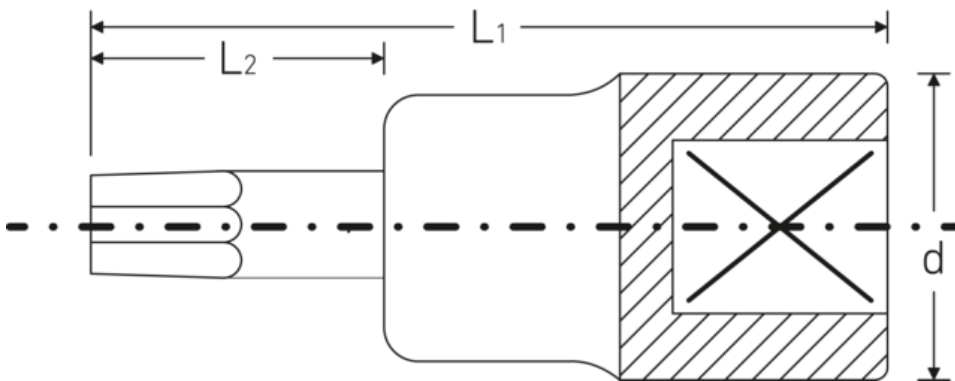

TORX® screwdriver sockets 3/8"

49TX

Product no. 02100025
GTIN 4018754002849
Model 49TX T25 TORX®

Label. 3/8 " Screwdriver socket L.49mm

Properties.

- for recessed TORX® screws
- 3/8" internal square drive
- Chrome Alloy Steel, chrome-plated

Technical drawing.

Technical attributes.

Size drive profile	T25
Square drive inner (inch)	3/8 "
L1	49 mm
L2	17 mm
Drive profile	TORX®
d	17,8 mm

Logistics data.

Product no.	02100025
GTIN	4018754002849
Weight (g)	46 g
Volume (packaged, dm3)	0.0756 dm3
Packing standard	5
WEEE/ElektroG	nicht ear-pflichtig

Depth mm (IFS)

50

Width mm (IFS)

18

Height mm (IFS)

18

Weight (gross, kg)

0,236