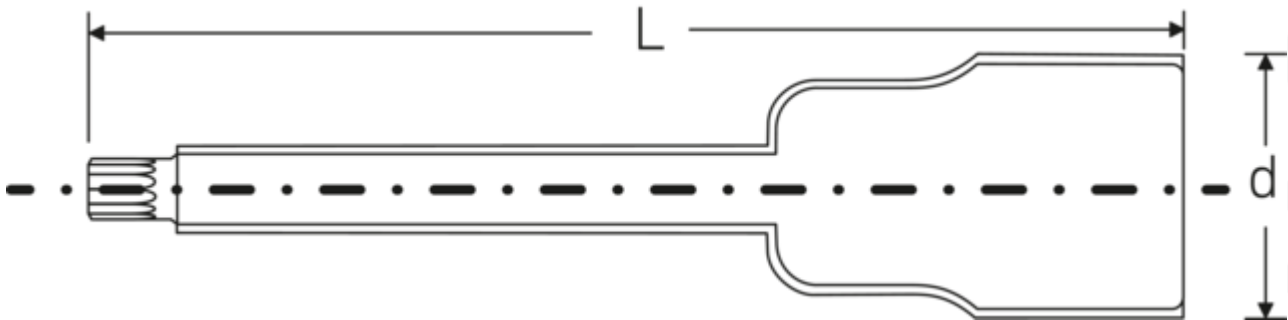

VDE screwdriver sockets 3/8"

12175 VDE

Product no. **02370010**
GTIN **4018754253449**
Model **12175 VDE M10 XZN®**

Label. 3/8 " VDE screwdriver socket L.136mm Dia.23mm

- Properties.**
- for trisquare screws XZN®
 - 3/8" internal square drive
 - VDE insulated up to 1,000 V
 - protective insulation according to IEC 60900-AC 1,000 V / DC 1,500 V
 - Chrome Alloy Steel, gun metal finish

Technical drawing.

Technical attributes.

Size drive profile	M10
Square drive inner (inch)	3/8 "
Length mm (L)	136 mm
d	23 mm
DIN	DIN EN 60900

Logistics data.

Product no.	02370010
GTIN	4018754253449
Weight (g)	122 g
Volume (packaged, dm3)	0.18375 dm3
Packing standard	1
WEEE/ElektroG	nicht ear-pflichtig

Customs tariff no.	82042000
Country of origin AWR	GERMANY
Region of origin	Nordrhein-Westfalen
Depth mm (IFS)	137
Width mm (IFS)	23
Height mm (IFS)	23
Weight (gross, kg)	0,140
Weight PAP (kg)	0,000
Weight PVC (kg)	0,004
Length (packaged, mm)	150
Width (packaged, mm)	35
Height (packaging, mm)	35