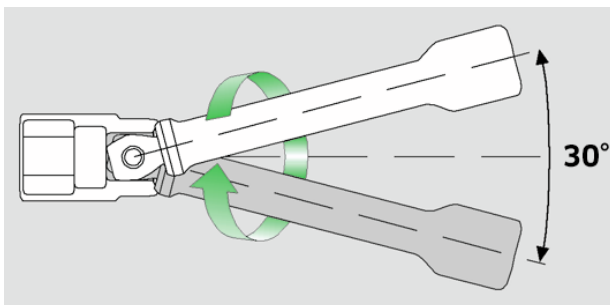

Wobble-Drive extensions 1/2"

509W

Product no. **13010008**
GTIN **4018754091171**
Model **509W/10**

Label. 1/2 " Wobble-Drive extension L.255mm

Properties.

- swivel angle up to 15° to each side
- max. torque: 200 N·m
- Chrome Alloy Steel, chrome-plated

Technical attributes.

Size	10
External square drive (inch)	1/2
Square drive inner (inch)	1/2 "
Length mm (L)	255 mm
d	23,2 mm
Alloy	Chrome Alloy Steel, chrom plated

Logistics data.

Product no.	13010008
GTIN	4018754091171
Weight (g)	341 g
Volume (packaged, dm3)	0.6831 dm3
Packing standard	5
WEEE/ElektroG	nicht ear-pflichtig
Customs tariff no.	82042000
Country of origin AWR	GERMANY
Region of origin	Nordrhein-Westfalen
Depth mm (IFS)	256
Width mm (IFS)	23
Height mm (IFS)	23
Weight (gross, kg)	1,705

Weight PAP (kg)	0,000
Weight PVC (kg)	0,012
Length (packaged, mm)	270
Width (packaged, mm)	110
Height (packaging, mm)	23

GTIN.

STAHLWILLE Eduard Wille GmbH

Lindenallee 27 · 42349 Wuppertal · Germany · Phone: +49 202 4791-0