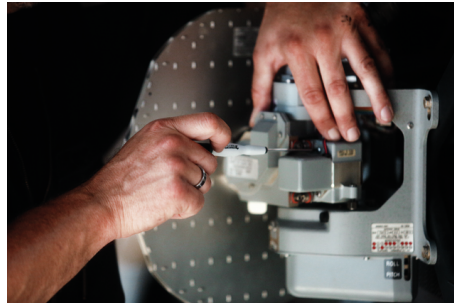

### Properties.

- for PHILLIPS® screws
- rotating cap with ergonomic recess
- narrow, practical, fast rotating handle
- with laser marking
- DIN ISO 2380

### For precise screwdriving.

Our high-quality electronics screwdriver for recessed TORX® screws is an indispensable tool for millimetre-precise work in electronics and precision mechanics. Whether replacing an SSD in a laptop, maintaining automotive electronics or repairing a delicate clockwork mechanism, this screwdriver offers maximum precision and versatility.

### Fast spinning.

By placing your hand on the rotary cap and the fast-rotating handle, you can twirl the screwdriver particularly quickly without having to put it down repeatedly.