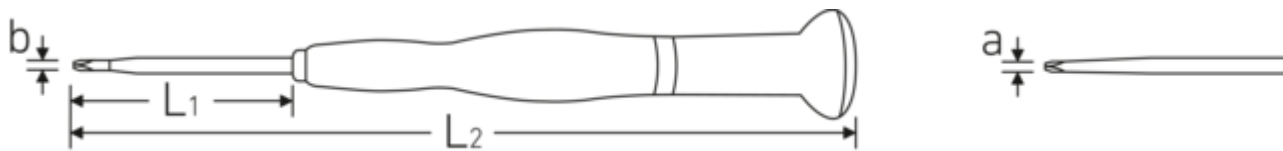

Technical drawing.

Technical attributes.

Size drive profile	PH00
L1	40 mm
L2	140 mm
Drive profile	PHILLIPS®
d	2,5 mm
DIN	DIN ISO 2380

Logistics data.

Product no.	47523010
GTIN	4018754283101
Weight (g)	12 g
Volume (packaged, dm³)	0.35392 dm³
Packing standard	5
WEEE/ElektroG	nicht ear-pflichtig
Customs tariff no.	82054000
Country of origin AWR	GERMANY
Region of origin	Nordrhein-Westfalen
Depth mm (IFS)	143
Width mm (IFS)	20
Height mm (IFS)	20
Weight (gross, kg)	0,098
Weight PAP (kg)	0,038
Weight PVC (kg)	0,000
Length (packaged, mm)	158
Width (packaged, mm)	80
Height (packaging, mm)	28